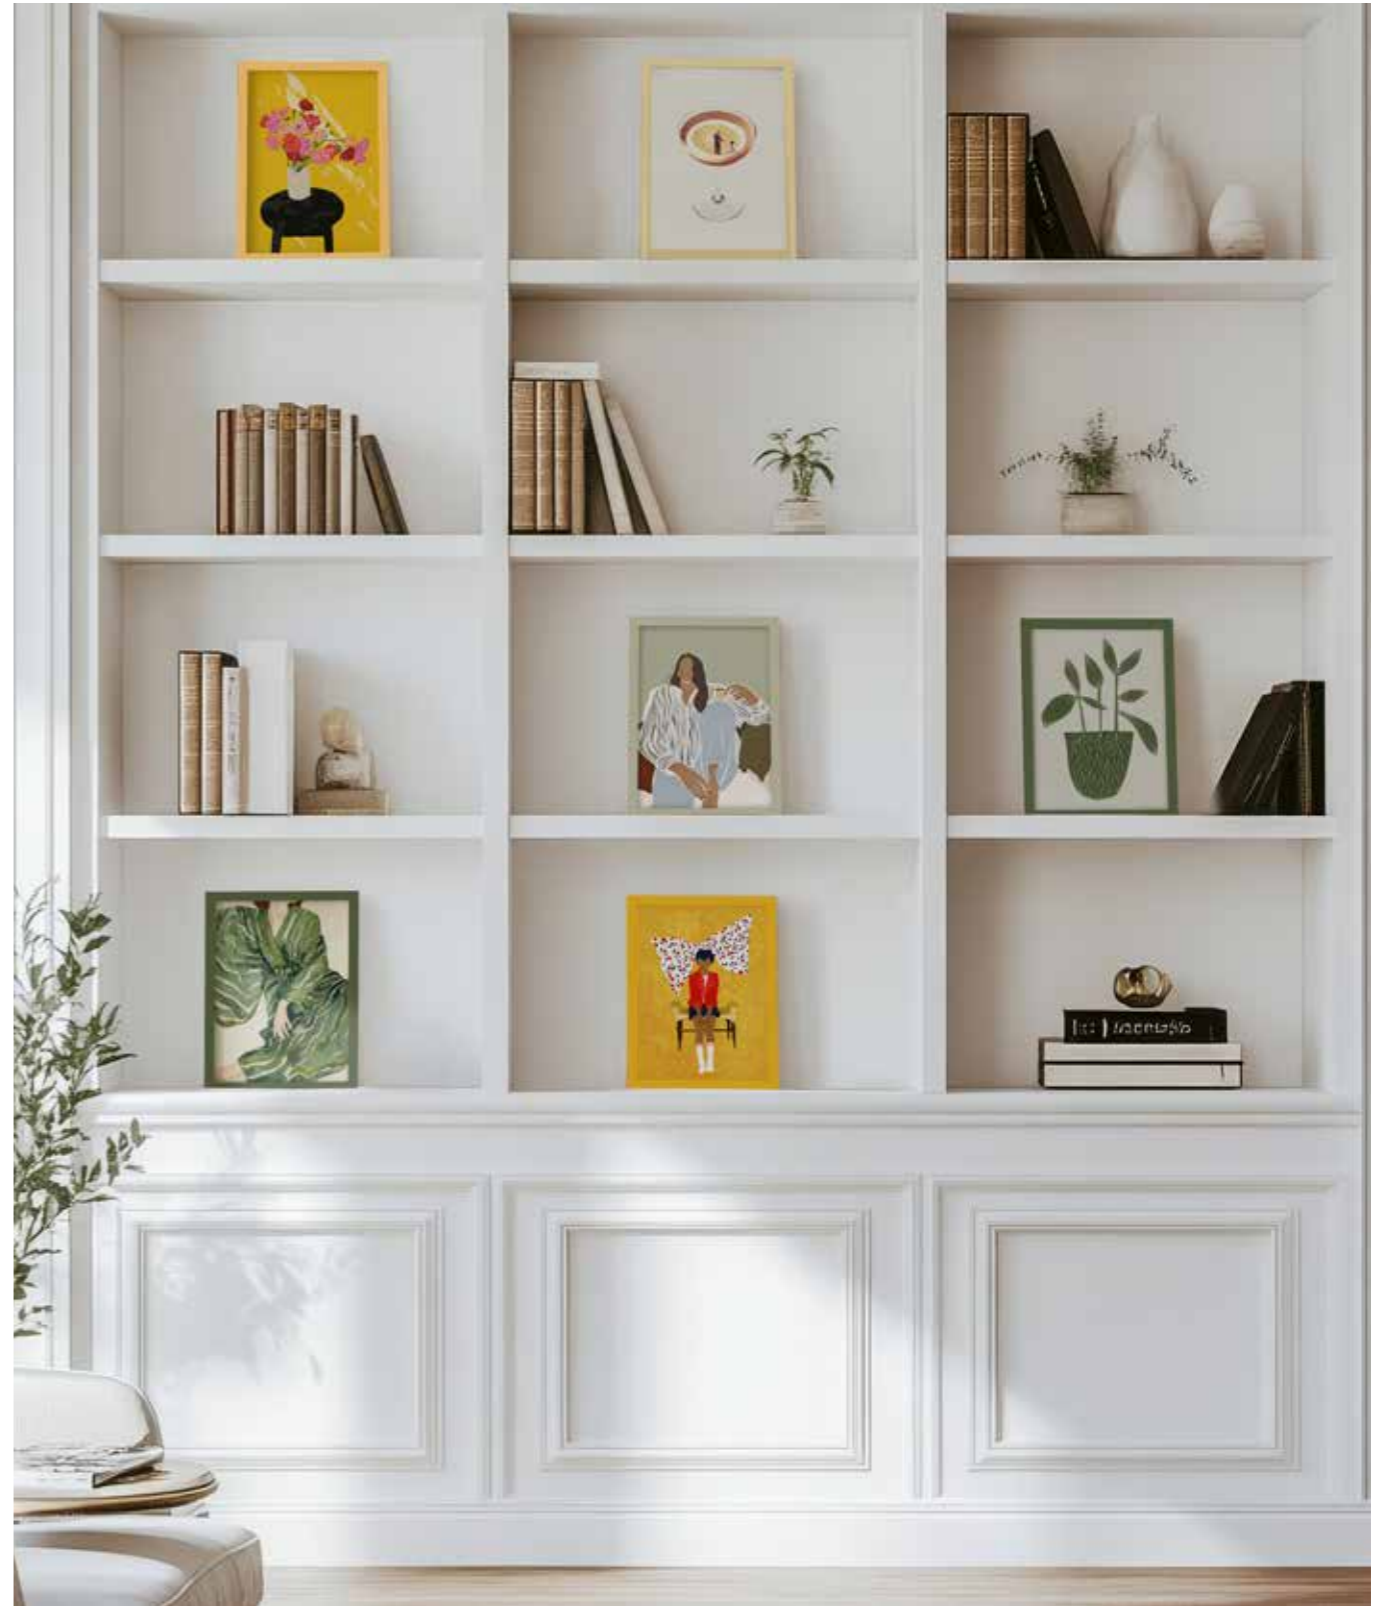

BE INSPIRED