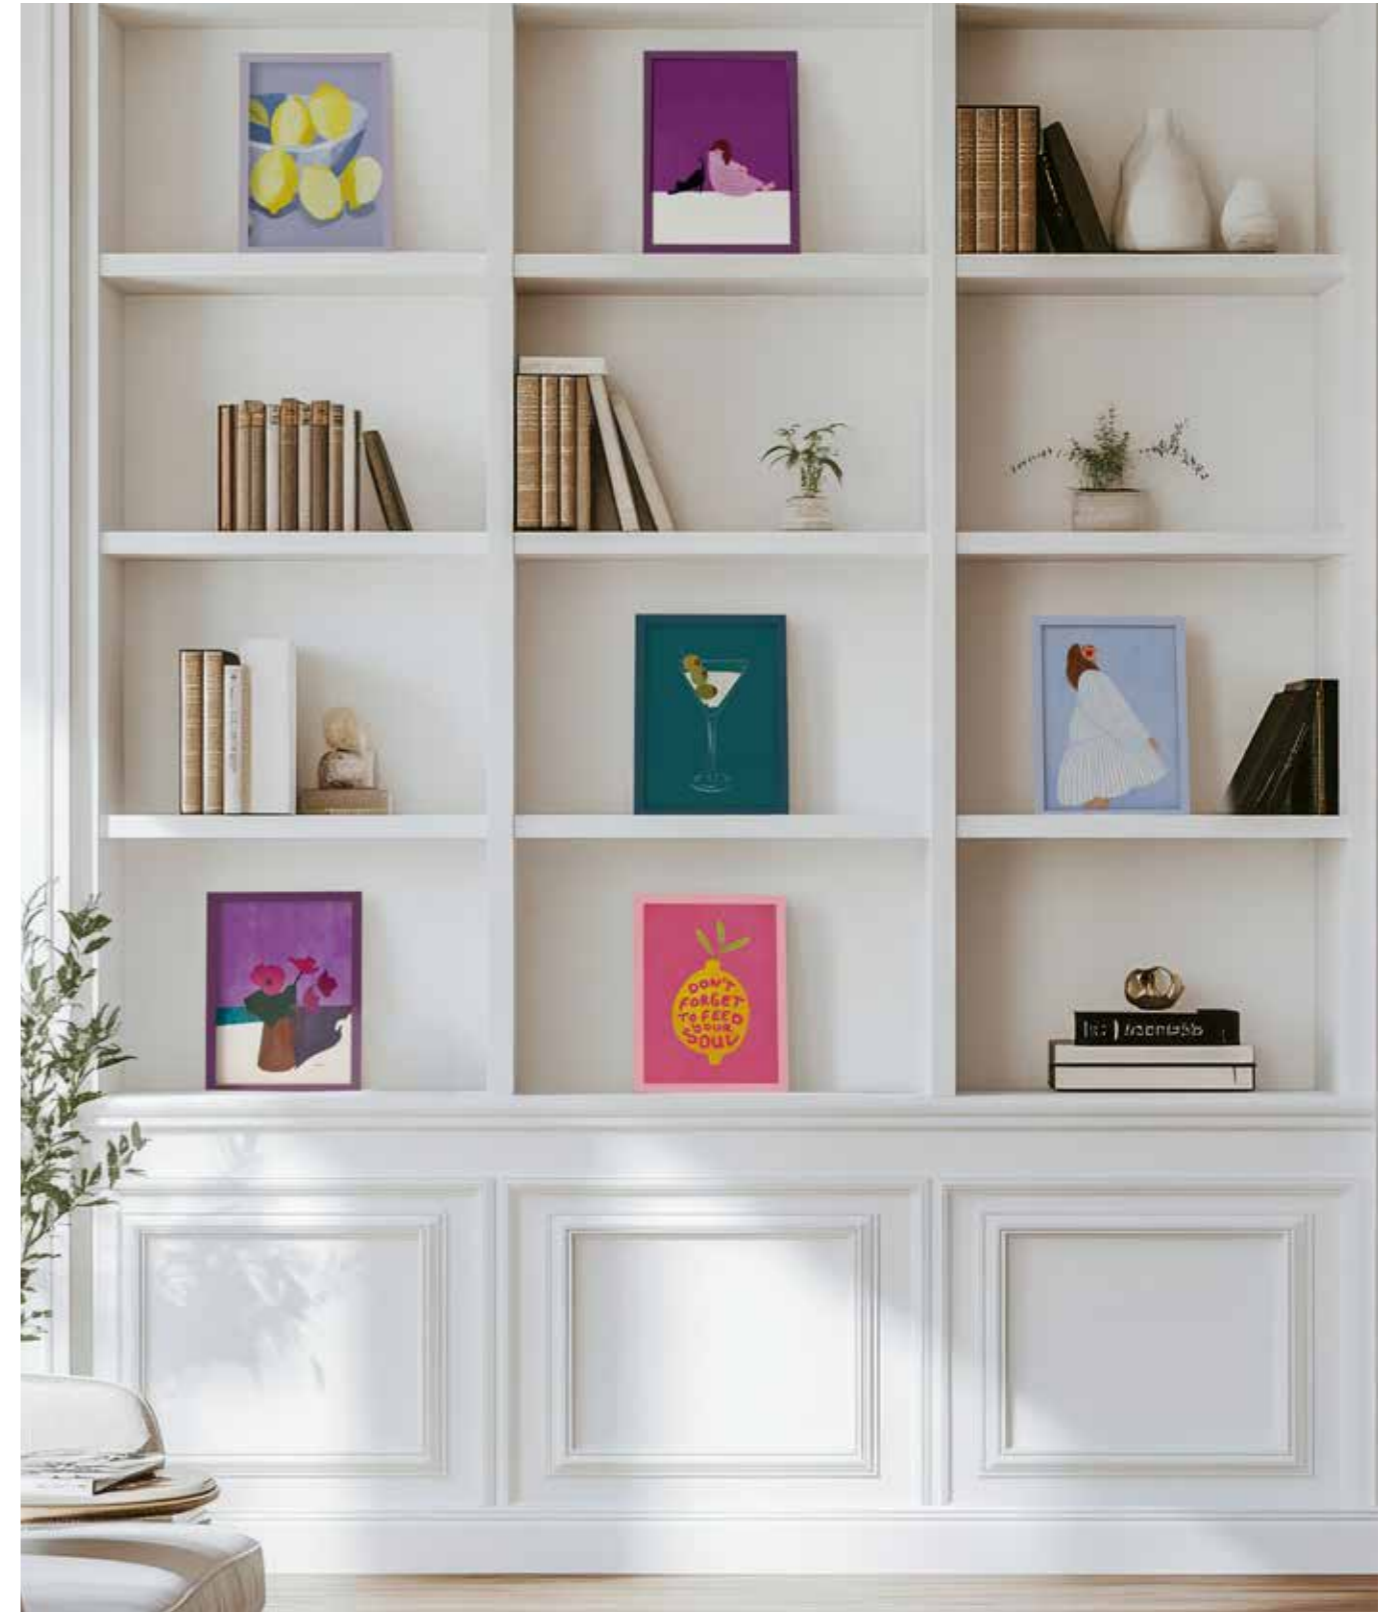

BE INSPIRED

THE PERFECT FINISHING TOUCH

The Colormatch Mini Collection is ideal when your gallery wall needs just one more detail to feel complete.

With its small format, matching colors, and artistic expression it fits seamlessly into any composition – creating harmony, depth, and a personal twist.